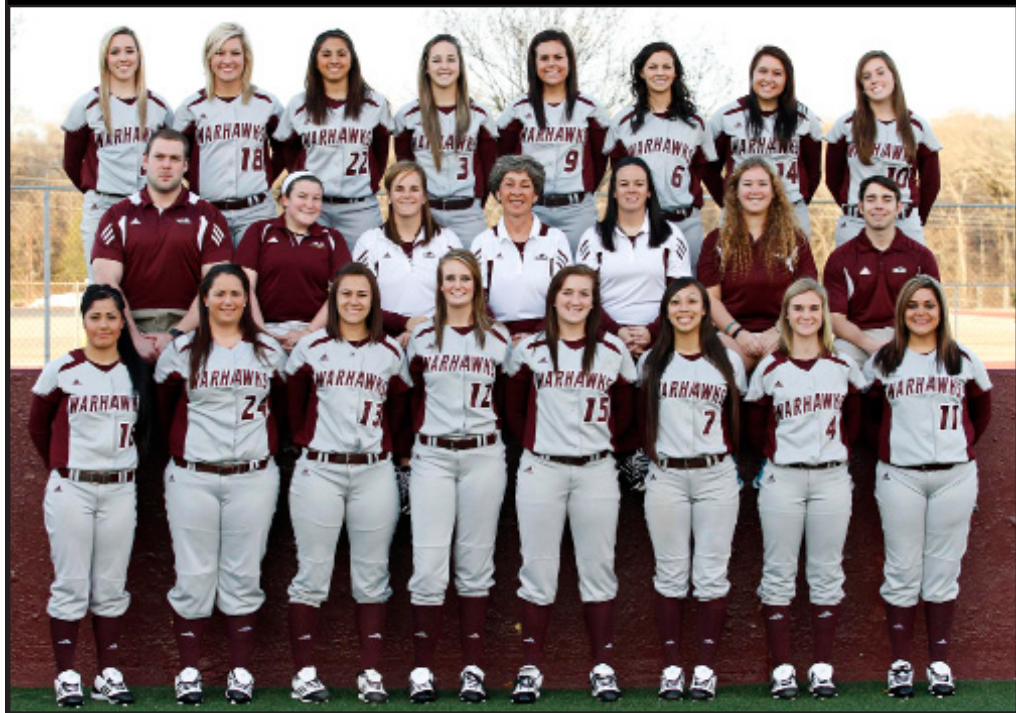

2012 ULM Softball Team

BY CLASS

Seniors..... Roxy Cassel
..... Jessica Chastka
..... Katie Girardi
Juniors ..... Elena DiMattia
..... Samantha Hamby
..... Haley McCall
..... Charlotte Pastor
..... Janel Salanoa
..... Karli Wainwright
Sophomores..... Miyuki Navarrete
..... Stephanie Routzon
Freshmen..... Kayla Boening
..... Alexis Cacioppo
..... Mackenzie Miller
..... Haylie Wilson

BY POSITION

C..... Roxy Cassel
..... Katie Girardi
IF..... Alexis Cacioppo
..... Katie Girardi
..... Haley McCall
..... Miyuki Navarrete
..... Charlotte Pastor
..... Stephanie Routzon
..... Janel Salanoa
OF..... Elena DiMattia
..... Karli Wainwright
P..... Jessica Chastka
..... Samantha Hamby
..... Stephanie Routzon
..... Haylie Wilson
UT..... Kayla Boening
..... Mackenzie Miller
DP..... Roxy Cassel
..... Janel Salanoa

BY STATE

California ..... Alexis Cacioppo
..... Miyuki Navarrete
..... Janel Salanoa
Colorado ..... Mackenzie Miller
..... Stephanie Routzon
Florida..... Katie Girardi
..... Haylie Wilson
Louisiana..... Elena DiMattia
..... Samantha Hamby
..... Haley McCall
..... Charlotte Pastor
..... Karli Wainwright
Texas..... Kayla Boening
..... Roxy Cassel
..... Jessica Chastka

No.	Player	Pos.	B/T	Ht.	Yr.	Hometown(Previous School)
3	Elena DiMattia	OF	L/R	5-4	Jr.	Sunset, La. (Beau Chene HS)
4	Mackenzie Miller	UT	R/R	5-6	Fr.	Evergreen, Colo. (Conifer HS)
6	Karli Wainwright	OF	L/R	5-4	Jr.	Lake Charles, La. (LSU-Eunice)
7	Miyuki Navarrete	IF	R/R	5-6	So.	San Jose, Calif. (Archbishop Mitty HS)
9	Samantha Hamby	P	R/R	5-7	Jr.	Monroe, La. (Central Alabama CC)
10	Charlotte Pastor	IF	L/R	5-3	Jr.	Metairie, La. (St. Mary's Dominican HS)
12	Stephanie Routzon	P/IF	R/R	6-0	So.	Wheat Ridge, Colo. (Wheat Ridge HS)
13	Roxy Cassel	C/DP	R/R	5-8	Sr.	Deer Park, Texas (Deer Park HS)
14	Haylie Wilson	P	R/R	5-3	Fr.	Middleburg, Fla. (The Bolles School)
15	Jessica Chastka	P	R/R	5-8	Sr.	College Station, Texas (A&M Consolidated HS)
16	Janel Salanoa	IF	R/R	5-5	Jr.	San Jose, Calif. (Evergreen Valley HS)
18	Haley McCall	IF	R/R	5-6	Jr.	Grand Chenier, La. (LSU-Eunice)
21	Kayla Boening	UT	L/R	5-4	Fr.	San Antonio, Texas (Poth HS)
22	Alexis Cacioppo	IF	R/R	5-5	Fr.	La Habra, Calif. (Sonora HS)
24	Katie Girardi	IF/C	R/R	5-8	Sr.	Pembroke Pines, Fla. (McArthur HS)

COACHING STAFF

Head Coach: Rosemary Holloway-Hill, 28th Season (Oral Roberts, '77)
Assistant Coach: Sara Vogt, Fourth Season (Indiana, '03)
Graduate Assistant Coach: Paige Cassady, Second Season (FIU, '10)

PRONUNCIATIONS

Kayla **Boening**..... BANE-ing
Alexis **Cacioppo** ..... cass-e-o-po
Jessica **Chastka** ..... chas-t-ka
Elena **DiMattia** ..... de-matt-e-ah

Miyuki Navarrete.....me-you-key na-va-rhet
Stephanie **Routzon**..... ROUTE-zun
Janel **Salanoa** ..... sal-A-noah
Sara **Vogt** ..... vote